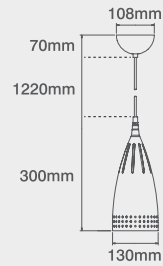

PENDANT &
SUSPENDED
LIGHTING

ovivo®

Available Finishes

AL

Dimensions

230V E27 60W Max. 130mm Dia. Long Aluminium Pendant

Code	Description	No. of Lamps	Lampholder Type	Max Wattage
PS005AL	230V E27 60W Max. 130mm Dia. Long Aluminium Pendant	1	E27	60W
	Lamp not included			

Product Approvals

Complies with BS EN 60598

Available Finishes

AL

Dimensions

230V E27 60W Max. 150mm Dia. Long Aluminium Pendant

Code	Description	No. of Lamps	Lampholder Type	Max Wattage
PS010AL	230V E27 60W Max. 150mm Dia. Long Aluminium Pendant	1	E27	60W
	Lamp not included			

Product Approvals

Complies with BS EN 60598

Available Finishes

AL

Dimensions

230V E27 60W Max. 210mm Dia. Dome Aluminium Pendant

Code	Description	No. of Lamps	Lampholder Type	Max Wattage
PS015AL	230V E27 60W Max. 210mm Dia. Dome Aluminium Pendant	1	E27	60W
	Lamp not included			

Product Approvals

Complies with BS EN 60598

Available Finishes

AL

Dimensions

230V E27 60W Max. 330mm Dia. Dome With Opaque Glass Aluminium Pendant

Code	Description	No. of Lamps	Lampholder Type	Max Wattage
PS030AL	230V E27 60W Max. 330mm Dia. Dome With Opaque Glass Aluminium Pendant	1	E27	60W
	Lamp not included			