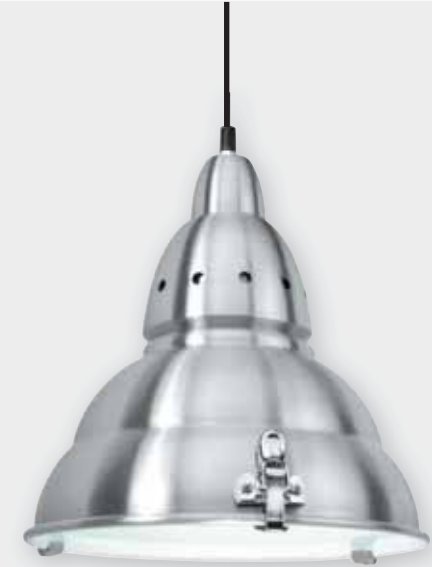

PENDANT &
SUSPENDED
LIGHTING

ovivo®

Available Finishes

AL

Dimensions

230V E27 60W Max. 130mm Dia. Long Aluminium Pendant

Code	Description	No. of Lamps	Lampholder Type	Max Wattage
PS005AL	230V E27 60W Max. 130mm Dia. Long Aluminium Pendant	1	E27	60W
	Lamp not included			

Product Approvals

Complies with BS EN 60598

Available Finishes

AL

Dimensions

230V E27 60W Max. 210mm Dia. Dome Aluminium Pendant

Code	Description	No. of Lamps	Lampholder Type	Max Wattage
PS015AL	230V E27 60W Max. 210mm Dia. Dome Aluminium Pendant	1	E27	60W
	Lamp not included			

Product Approvals

Complies with BS EN 60598

Available Finishes

AL

Dimensions

230V E27 60W Max. 315mm Dia. Contour Clear Glass Aluminium Pendant

Code	Description	No. of Lamps	Lampholder Type	Max Wattage
PS025AL	230V E27 60W Max. 315mm Dia. Contour Clear Glass Aluminium Pendant	1	E27	60W
	Lamp not included			

Product Approvals

Complies with BS EN 60598

Available Finishes

AL

Dimensions

230V E27 60W Max. 330mm Dia. Dome With Opaque Glass Aluminium Pendant

Code	Description	No. of Lamps	Lampholder Type	Max Wattage
PS030AL	230V E27 60W Max. 330mm Dia. Dome With Opaque Glass Aluminium Pendant	1	E27	60W
	Lamp not included			