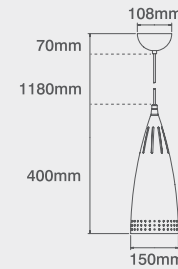

Product Approvals

Complies with BS EN 60598

Available Finishes

AL

Dimensions

230V E27 60W Max. 150mm Dia. Long Aluminium Pendant

Code	Description	No. of Lamps	Lampholder Type	Max Wattage
PS010AL	230V E27 60W Max. 150mm Dia. Long Aluminium Pendant	1	E27	60W
	Lamp not included			

Product Approvals

Complies with BS EN 60598

Available Finishes

AL

Dimensions

230V E27 60W Max. 210mm Dia. Dome Aluminium Pendant

Code	Description	No. of Lamps	Lampholder Type	Max Wattage
PS015AL	230V E27 60W Max. 210mm Dia. Dome Aluminium Pendant	1	E27	60W
	Lamp not included			

Product Approvals

Complies with BS EN 60598

Available Finishes

AL

Dimensions

230V E27 60W Max. 350mm Dia. Dome Aluminium Pendant

Code	Description	No. of Lamps	Lampholder Type	Max Wattage
PS020AL	230V E27 60W Max. 350mm Dia. Dome Aluminium Pendant	1	E27	60W
	Lamp not included			

Product Approvals

Complies with BS EN 60598

Available Finishes

AL

Dimensions

230V E27 60W Max. 330mm Dia. Dome With Opaque Glass Aluminium Pendant

Code	Description	No. of Lamps	Lampholder Type	Max Wattage
PS030AL	230V E27 60W Max. 330mm Dia. Dome With Opaque Glass Aluminium Pendant	1	E27	60W
	Lamp not included			