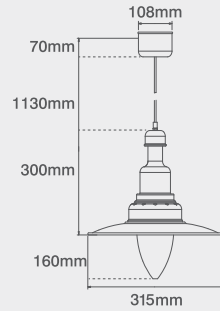

Product Approvals

Complies with BS EN 60598

Available Finishes

AL

Dimensions

230V E27 60W Max. 210mm Dia. Dome Aluminium Pendant

Code	Description	No. of Lamps	Lampholder Type	Max Wattage
PS015AL	230V E27 60W Max. 210mm Dia. Dome Aluminium Pendant	1	E27	60W
	Lamp not included			

Product Approvals

Complies with BS EN 60598

Available Finishes

AL

Dimensions

230V E27 60W Max. 350mm Dia. Dome Aluminium Pendant

Code	Description	No. of Lamps	Lampholder Type	Max Wattage
PS020AL	230V E27 60W Max. 350mm Dia. Dome Aluminium Pendant	1	E27	60W
	Lamp not included			

Product Approvals

Complies with BS EN 60598

Available Finishes

AL

Dimensions

230V E27 60W Max. 315mm Dia. Contour Clear Glass Aluminium Pendant

Code	Description	No. of Lamps	Lampholder Type	Max Wattage
PS025AL	230V E27 60W Max. 315mm Dia. Contour Clear Glass Aluminium Pendant	1	E27	60W
	Lamp not included			

Product Approvals

Complies with BS EN 60598

Available Finishes

AL

Dimensions

230V E27 60W Max. 330mm Dia. Dome With Opaque Glass Aluminium Pendant

Code	Description	No. of Lamps	Lampholder Type	Max Wattage
PS030AL	230V E27 60W Max. 330mm Dia. Dome With Opaque Glass Aluminium Pendant	1	E27	60W
	Lamp not included			