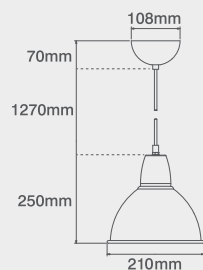

Product Approvals

Complies with BS EN 60598

Available Finishes

AL

Dimensions

230V E27 60W Max. 210mm Dia. Dome Aluminium Pendant

Code	Description	No. of Lamps	Lampholder Type	Max Wattage
PS015AL	230V E27 60W Max. 210mm Dia. Dome Aluminium Pendant	1	E27	60W
	Lamp not included			

Product Approvals

Complies with BS EN 60598

Available Finishes

AL

Dimensions

230V E27 60W Max. 350mm Dia. Dome Aluminium Pendant

Code	Description	No. of Lamps	Lampholder Type	Max Wattage
PS020AL	230V E27 60W Max. 350mm Dia. Dome Aluminium Pendant	1	E27	60W
	Lamp not included			

Product Approvals

Complies with BS EN 60598

Available Finishes

AL

Dimensions

230V E27 60W Max. 315mm Dia. Contour Clear Glass Aluminium Pendant

Code	Description	No. of Lamps	Lampholder Type	Max Wattage
PS025AL	230V E27 60W Max. 315mm Dia. Contour Clear Glass Aluminium Pendant	1	E27	60W
	Lamp not included			

Product Approvals

Complies with BS EN 60598

Available Finishes

AL

Dimensions

230V E27 60W Max. 330mm Dia. Dome With Opaque Glass Aluminium Pendant

Code	Description	No. of Lamps	Lampholder Type	Max Wattage
PS030AL	230V E27 60W Max. 330mm Dia. Dome With Opaque Glass Aluminium Pendant	1	E27	60W
	Lamp not included			