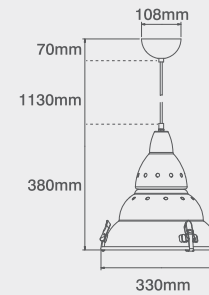

Product Approvals

Complies with BS EN 60598

Available Finishes

AL

Dimensions

230V E27 60W Max. 210mm Dia. Dome Aluminium Pendant

Code	Description	No. of Lamps	Lampholder Type	Max Wattage
PS015AL	230V E27 60W Max. 210mm Dia. Dome Aluminium Pendant	1	E27	60W
	Lamp not included			

Product Approvals

Complies with BS EN 60598

Available Finishes

AL

Dimensions

230V E27 60W Max. 350mm Dia. Dome Aluminium Pendant

Code	Description	No. of Lamps	Lampholder Type	Max Wattage
PS020AL	230V E27 60W Max. 350mm Dia. Dome Aluminium Pendant	1	E27	60W
	Lamp not included			

Product Approvals

Complies with BS EN 60598

Available Finishes

AL

Dimensions

230V E27 60W Max. 315mm Dia. Contour Clear Glass Aluminium Pendant

Code	Description	No. of Lamps	Lampholder Type	Max Wattage
PS025AL	230V E27 60W Max. 315mm Dia. Contour Clear Glass Aluminium Pendant	1	E27	60W
	Lamp not included			

Product Approvals

Complies with BS EN 60598

Available Finishes

AL

Dimensions

230V E27 60W Max. 330mm Dia. Dome With Opaque Glass Aluminium Pendant

Code	Description	No. of Lamps	Lampholder Type	Max Wattage
PS030AL	230V E27 60W Max. 330mm Dia. Dome With Opaque Glass Aluminium Pendant	1	E27	60W
	Lamp not included			