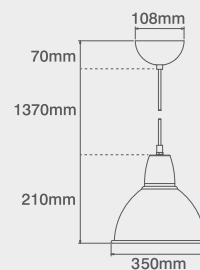

Product Approvals

Complies with BS EN 60598

Available Finishes

AL

Dimensions

230V E27 60W Max. 210mm Dia. Dome Aluminium Pendant

Code	Description	No. of Lamps	Lampholder Type	Max Wattage
PS015AL	230V E27 60W Max. 210mm Dia. Dome Aluminium Pendant	1	E27	60W
	Lamp not included			

Product Approvals

Complies with BS EN 60598

Available Finishes

AL

Dimensions

230V E27 60W Max. 350mm Dia. Dome Aluminium Pendant

Code	Description	No. of Lamps	Lampholder Type	Max Wattage
PS020AL	230V E27 60W Max. 350mm Dia. Dome Aluminium Pendant	1	E27	60W
	Lamp not included			

Product Approvals

Complies with BS EN 60598

Available Finishes

AL

Dimensions

230V E27 60W Max. 315mm Dia. Contour Clear Glass Aluminium Pendant

Code	Description	No. of Lamps	Lampholder Type	Max Wattage
PS025AL	230V E27 60W Max. 315mm Dia. Contour Clear Glass Aluminium Pendant	1	E27	60W
	Lamp not included			

Product Approvals

Complies with BS EN 60598

Available Finishes

AL

Dimensions

230V E27 60W Max. 330mm Dia. Dome With Opaque Glass Aluminium Pendant

Code	Description	No. of Lamps	Lampholder Type	Max Wattage
PS030AL	230V E27 60W Max. 330mm Dia. Dome With Opaque Glass Aluminium Pendant	1	E27	60W
	Lamp not included			