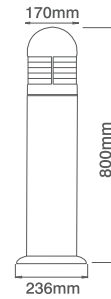

OUTDOOR BOLLARDS

OVIA®

Ovia® Outdoor Lighting

Ovia® Outdoor Lighting

230V IP54 Holborn Single Sided Bollard 800mm Tall

230V IP54 Holborn Double Sided Bollard 800mm Tall

Code	Description	No. of Lamps	Lampholder Type	Max Wattage
OL650BK	230V E27 IP54 20W Max. Bollard - Black	1	E27	20W
OL650GY	230V E27 IP54 20W Max. Bollard - Grey	1	E27	20W

Ovia® Outdoor Lighting

Ovia® Outdoor Lighting

230V IP54 Leasowe Reflector Bollard 800mm Tall

230V IP54 Leasowe Louverd Bollard 800mm Tall

Code	Description	No. of Lamps	Lampholder Type	Max Wattage
OL610BK	230V E27 IP54 20W Max. Bollard - Black	1	E27	20W
OL610GY	230V E27 IP54 20W Max. Bollard - Grey	1	E27	20W