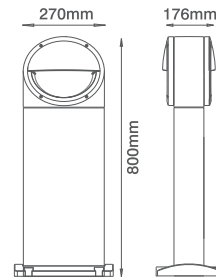

OUTDOOR BOLLARDS

OVIA®

Ovia® Outdoor Lighting

Ovia® Outdoor Lighting

230V IP54 Holborn Single Sided Bollard 800mm Tall

230V IP54 Holborn Double Sided Bollard 800mm Tall

Code	Description	No. of Lamps	Lampholder Type	Max Wattage
OL650BK	230V E27 IP54 20W Max. Bollard - Black	1	E27	20W
OL650GY	230V E27 IP54 20W Max. Bollard - Grey	1	E27	20W

Ovia® Outdoor Lighting

Ovia® Outdoor Lighting

230V IP54 Leasowe Reflector Bollard 800mm Tall

230V IP54 Leasowe Louverd Bollard 800mm Tall

Code	Description	No. of Lamps	Lampholder Type	Max Wattage
OL610BK	230V E27 IP54 20W Max. Bollard - Black	1	E27	20W
OL610GY	230V E27 IP54 20W Max. Bollard - Grey	1	E27	20W