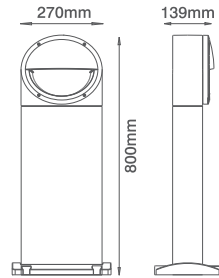

OUTDOOR BOLLARDS

OVIA®

Ovia® Outdoor Lighting

Ovia® Outdoor Lighting

230V IP54 Holborn Single Sided Bollard 800mm Tall

230V IP54 Holborn Double Sided Bollard 800mm Tall

Code	Description	No. of Lamps	Lampholder Type	Max Wattage
OL650BK	230V E27 IP54 20W Max. Bollard - Black	1	E27	20W
OL650GY	230V E27 IP54 20W Max. Bollard - Grey	1	E27	20W

Ovia® Outdoor Lighting

Ovia® Outdoor Lighting

230V IP54 Leasowe Reflector Bollard 800mm Tall

230V IP54 Leasowe Louverd Bollard 800mm Tall

Code	Description	No. of Lamps	Lampholder Type	Max Wattage
OL610BK	230V E27 IP54 20W Max. Bollard - Black	1	E27	20W
OL610GY	230V E27 IP54 20W Max. Bollard - Grey	1	E27	20W