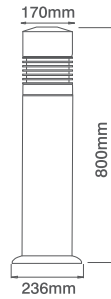

Ovia® Outdoor Lighting

Ovia® Outdoor Lighting

230V IP54 Trevoise Louverd Bollard 800mm Tall

230V IP54 Trevoise Diffused Bollard 800mm Tall

Code	Description	No. of Lamps	Lampholder Type	Max Wattage
OL622BK	230V E27 IP54 20W Max. Bollard - Black	1	E27	20W
OL622GY	230V E27 IP54 20W Max. Bollard - Grey	1	E27	20W