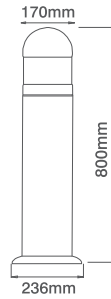

OUTDOOR BOLLARDS

OVIA®

Ovia® Outdoor Lighting

Ovia® Outdoor Lighting

230V IP54 Holborn Single Sided Bollard 800mm Tall

230V IP54 Holborn Double Sided Bollard 800mm Tall

Code	Description	No. of Lamps	Lampholder Type	Max Wattage
OL650BK	230V E27 IP54 20W Max. Bollard - Black	1	E27	20W
OL650GY	230V E27 IP54 20W Max. Bollard - Grey	1	E27	20W

Ovia® Outdoor Lighting

Ovia® Outdoor Lighting

230V IP54 Leasowe Reflector Bollard 800mm Tall

230V IP54 Leasowe Louverd Bollard 800mm Tall

Code	Description	No. of Lamps	Lampholder Type	Max Wattage
OL610BK	230V E27 IP54 20W Max. Bollard - Black	1	E27	20W
OL610GY	230V E27 IP54 20W Max. Bollard - Grey	1	E27	20W