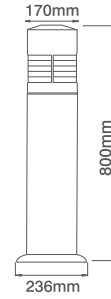

Ovia® Outdoor Lighting

Ovia® Outdoor Lighting

230V IP54 Trevoise Louverd Bollard 800mm Tall

230V IP54 Trevoise Diffused Bollard 800mm Tall

Code	Description	No. of Lamps	Lampholder Type	Max Wattage
OL622BK	230V E27 IP54 20W Max. Bollard - Black	1	E27	20W
OL622GY	230V E27 IP54 20W Max. Bollard - Grey	1	E27	20W