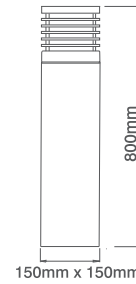

Ovia® Outdoor Lighting

Ovia® Outdoor Lighting

230V IP54 Trinity Opal Framed Bollard 800mm Tall

230V IP54 Trinity Opal Slatted Bollard 800mm Tall

Code	Description	No. of Lamps	Lampholder Type	Max Wattage
OL640BK	230V E27 IP54 11W Max. Bollard - Black	1	E27	11W
OL640GY	230V E27 IP54 11W Max. Bollard - Grey	1	E27	11W