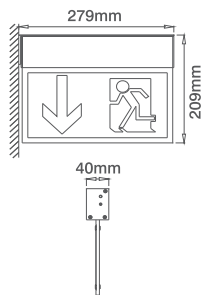

Ovia® Emergency Signs

Ovia® Emergency Signs

(25M) 3hr maintained only. Self test with LED identification.