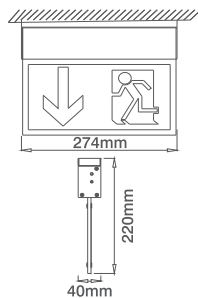

Ovia® Emergency Signs

Ovia® Emergency Signs

(25M) 3hr maintained only. Self test with LED identification.