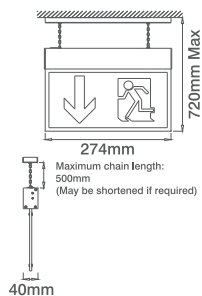

Available Finish

Available Finish

Product Approvals  
Complies with BS EN 60598

Product Approvals  
Complies with BS EN 60598

Ovia® Emergency Signs

Ovia® Emergency Signs

(25M) 3hr maintained only.  
Self test with LED identification.  
Maximum chain length 500mm  
(Maybe shortened if required)