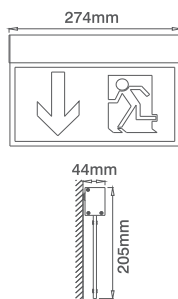

Ovia® Emergency Signs

Ovia® Emergency Signs

(25M) 3hr maintained only.
Self test with LED identification.