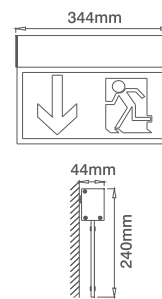

(32M) 3hr - can be wired as
maintained or non-maintained.
Self test with LED identification.