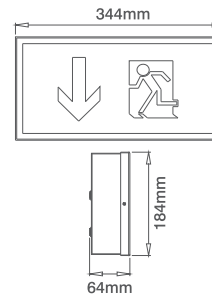

(32M) 3hr - can be wired as maintained or non-maintained. Self test with LED identification.