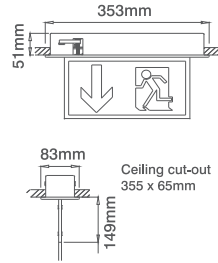

Product Approvals  
Complies with BS EN 60598

Ovia® Emergency Signs

Ovia® Emergency Signs

Ceiling Cut Out:  
355 x 65mm.

(25M) 3hr maintained only.  
Self test with LED identification.

230V 7W LED Recessed Emergency Sign