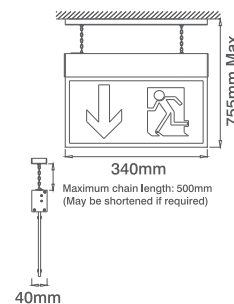

Available Finish

Available Finish

Product Approvals  
Complies with BS EN 60598

Product Approvals  
Complies with BS EN 60598

Ovia® Emergency Signs

Ovia® Emergency Signs

(25M) 3hr maintained only.  
Self test with LED identification.  
Maximum chain length 500mm  
(Maybe shortened if required)