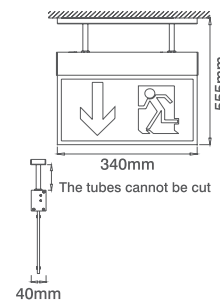

(32M) 3hr - can be wired as
maintained or non-maintained.
Self test with LED identification.
The tubes cannot be cut.

230V 7W LED Pendulum Mounted Emergency Sign

230V 7W LED Pendulum Mounted Emergency Sign

Code Description

Code Description

Single Sided Legend

Single Sided Legend

- EM255SVSD 230V 7W LED Pendulum Mounted Emergency Sign - Down
- EM255SVSL 230V 7W LED Pendulum Mounted Emergency Sign - Left
- EM255SVSR 230V 7W LED Pendulum Mounted Emergency Sign - Right
- EM255SVSU 230V 7W LED Pendulum Mounted Emergency Sign - Up

- EM325SVSD 230V 7W LED Pendulum Mounted Emergency Sign - Down
- EM325SVSL 230V 7W LED Pendulum Mounted Emergency Sign - Left
- EM325SVSR 230V 7W LED Pendulum Mounted Emergency Sign - Right
- EM325SVSU 230V 7W LED Pendulum Mounted Emergency Sign - Up

Double Sided Legend

Double Sided Legend

- EM255SVDD 230V 7W LED Pendulum Mounted Emergency Sign - Down
- EM255SVDLR 230V 7W LED Pendulum Mounted Emergency Sign - Left/Right
- EM255SVDU 230V 7W LED Pendulum Mounted Emergency Sign - Up

- EM325SVDLR 230V 7W LED Pendulum Mounted Emergency Sign - Left/Right
- EM325SVDU 230V 7W LED Pendulum Mounted Emergency Sign - Up

Available Finish

Available Finish

Product Approvals
Complies with BS EN 60598

Product Approvals
Complies with BS EN 60598