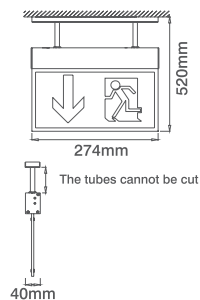

Ovia® Emergency Signs

Ovia® Emergency Signs

(25M) 3hr maintained only.
Self test with LED identification.
The tubes cannot be cut.