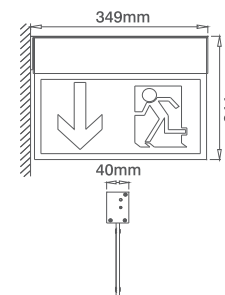

Ovia® Emergency Signs

Ovia® Emergency Signs

(25M) 3hr maintained only. Self test with LED identification.

230V 7W LED Outrigger Mounted Emergency Sign

230V 7W LED Outrigger Mounted Emergency Sign

Code Description

Code Description

Single Sided Legend

Single Sided Legend

- [EM252SVSD](#) 230V 7W LED Outrigger Mounted Emergency Sign - Down
- [EM252SVSL](#) 230V 7W LED Outrigger Mounted Emergency Sign - Left
- [EM252SVSR](#) 230V 7W LED Outrigger Mounted Emergency Sign - Right
- [EM252SVSU](#) 230V 7W LED Outrigger Mounted Emergency Sign - Up

- [EM322SVSD](#) 230V 7W LED Outrigger Mounted Emergency Sign - Down
- [EM322SVSL](#) 230V 7W LED Outrigger Mounted Emergency Sign - Left
- [EM322SVSR](#) 230V 7W LED Outrigger Mounted Emergency Sign - Right
- [EM322SVSU](#) 230V 7W LED Outrigger Mounted Emergency Sign - Up

Double Sided Legend

Double Sided Legend

- [EM252SVDD](#) 230V 7W LED Outrigger Mounted Emergency Sign - Down
- [EM252SVDLR](#) 230V 7W LED Outrigger Mounted Emergency Sign - Left/Right
- [EM252SVDU](#) 230V 7W LED Outrigger Mounted Emergency Sign - Up

- [EM322SVDD](#) 230V 7W LED Outrigger Mounted Emergency Sign - Down
- [EM322SVDLR](#) 230V 7W LED Outrigger Mounted Emergency Sign - Left/Right
- [EM322SVDU](#) 230V 7W LED Outrigger Mounted Emergency Sign - Up

Available Finish

Available Finish

Product Approvals
Complies with BS EN 60598

Product Approvals
Complies with BS EN 60598