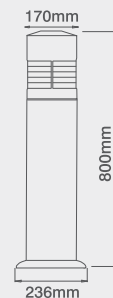

Dimensions

IP54

230V IP54 Trevoise Diffused Bollard 800mm Tall

Code	Description	No. of Lamps	Lampholder Type	Max Wattage
OL625BK	230V E27 IP54 20W Max. Bollard - Black	1	E27	20W
OL625GY	230V E27 IP54 20W Max. Bollard - Grey	1	E27	20W

Lamp not included

Product Approvals

Good protection against ingress of dust and moisture
Complies with BS EN 60598